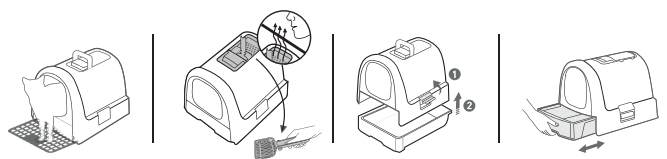

Food Containers 118

Cat Litter Box

00615 / 17194689

51x39xH39 cm / 1 or 4 🗑️

Rattan

Your pets deserve the very best.

Big opening for letting the pet in and out

Small opening for petting